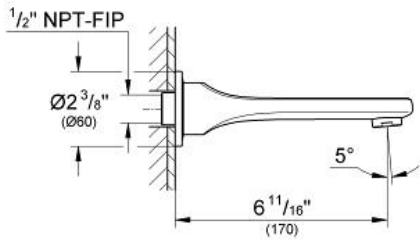

VERIS
Tub Spout
MODEL # 13243000

Pure Freude
an Wasser

GROHE

Product Description:
VERIS
Tub Spout

Standard Specification:

- Wall mount
- GROHE StarLight chrome finish
- Flow control
- 6 11/16" spout reach

Applicable Codes & Standards:

- Energy Policy Act of 1992
- ASME A112.18.1/CSA B125.1

Color:

- 13243000 StarLight Chrome